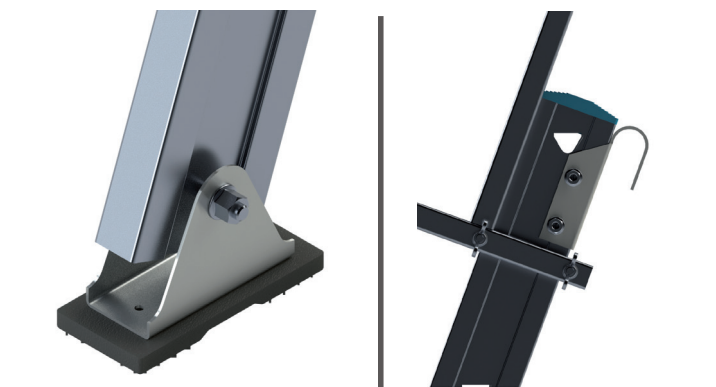

Product information

80 MM (3") DEPTH STEP ACCESS LADDER

EXCLUSIVITY L'ECHELLE EUROPEENNE

DESCRIPTION

80 mm (3") depth step access ladder.

Ideal for low frequency access or for installation with limited floor space.

Safe climb with steps of 80 mm (3").

70° climb tilting.

Handrail on both sides.

Product intended for enabling frontal outputs only.

Accessorising possible with articulated pads. Starting with 12 steps, equipped with a telescopic stabiliser.

1 year warranty.

TECHNICAL PART

- Grooved aluminium 80 mm (3") depth steps
- Height between steps of 250 mm (10")
- Exterior width with ladder uprights : 500 mm (20")
- External width with 2 ramps : 550 mm (22")
- Load-bearing capacity per step : 150 kg (330 lb)

OPTIONS

Accessorising possible with articulated pads and high handrail.

ADVANTAGES

Wide width for a better comfort of access.

Code	Reference	Name	Number of walking	Support height (')	Length (")	Width (")	Spacing (')	Weight (lb)
A0007184	LEEVEL80505RL	3" depth step access ladder, 5 steps	5	4	4	21	2	11,00
A0007185	LEEVEL80506RL	3" depth step access ladder, 6 steps	6	5	5	21	2	13,00
A0007186	LEEVEL80507RL	3" depth step access ladder, 7 steps	7	6	6	21	2	13,22
A0007187	LEEVEL80508RL	3" depth step access ladder, 8 steps	8	7	7	21	2	17,00
A0007188	LEEVEL80509RL	3" depth step access ladder, 9 steps	9	7	8	21	3	19,80
A0007189	LEEVEL80510RL	3" depth step access ladder, 10 steps	10	8	9	21	3	19,80
A0007190	LEEVEL80511RL	3" depth step access ladder, 11 steps	11	9	10	21	3	24,25
A0007191	LEEVEL80512RL	3" depth step access ladder, 12 steps	12	10	11	21	4	24,25
A0007192	LEEVEL80513RL	3" depth step access ladder, 13 steps	13	11	11	21	4	28,66
A0007193	LEEVEL80514RL	3" depth step access ladder, 14 steps	14	12	12	21	4	30,00
A0007194	LEEVEL80515RL	3" depth step access ladder, 15 steps	15	12	13	21	5	33,00