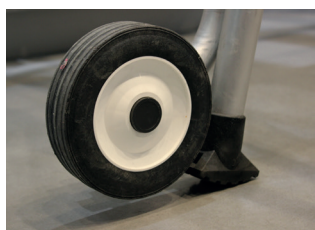

DESCRIPTION

A lightweight secure platform for all indoor and outdoor works.
 Deep tool carrier bag for placing large screws and tools.
 Height- adjustable telescopic stabiliser for safe ground support.
 Clearance of support plan to overcome all obstacles.
 2 year warranty.

TECHNICAL PART

- Steps depth: 80 mm. Large working platform of 400 x 450 mm
- Robust embossed aluminium platform
- Wide header for good stability
- Slipper pad for a good grip on the ground
- Base width: 700 mm 180 mm
- Wide wheels to facilitate trips on the worksite

ADVANTAGES

This PIR automatically secures the user thanks to the design of its guardrails. The lightest PIR on the market.

ONLINE DEMO ▼

Code	Reference	Name	Number of walking	Stabilizer	Working height (')	Platform height (')	Spacing (')	Folded length (')	Width (")	Weight (lb)
A0006539	GEEKOBAT2M	GEEKO.BAT 2 steps	2	No	8	2	3	6	27	26,00
A0006540	GEEKOBAT3M	GEEKO.BAT 3 steps	3	No	9	2	3	7	27	28,00
A0006522	GEEKOBAT4M	GEEKO.BAT 4 steps	4	Yes	10	3	5	8	27	33,00
A0006541	GEEKOBAT5M	GEEKO.BAT 5 steps	5	Yes	11	4	5	8	27	39,00
A0006523	GEEKOBAT6M	GEEKO.BAT 6 steps	6	Yes	11	5	6	9	27	44,00
A0010168	GEEKOBAT7M	GEEKO.BAT 7 steps	7	Yes	12	6	6	10	27	44,00

Articulated aluminium pad to maximise the ground support surface.

TECHNICAL PART

- Shelf and ramps adaptable only with GEEKOBAT platforms
- Maximum load of the shelf: 15 kg
- Fastening of the ramps by stirrups and butterfly washers