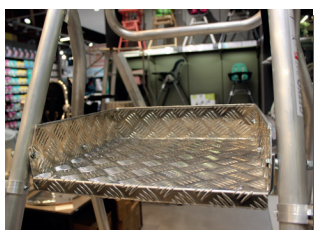

DESCRIPTION

A lightweight secure platform for all indoor and outdoor works.
Deep tool carrier bag for placing large screws and tools.
Height- adjustable telescopic stabiliser for safe ground support.
Clearance of support plan to overcome all obstacles.
2 year warranty.

TECHNICAL PART

- Steps depth: 80 mm. Large working platform of 400 x 450 mm
- Robust embossed aluminium platform
- Wide header for good stability
- Slipper pad for a good grip on the ground
- Base width: 700 mm 180 mm
- Wide wheels to facilitate trips on the worksite

ADVANTAGES

This PIR automatically secures the user thanks to the design of its guardrails. The lightest PIR on the market.

ONLINE DEMO ▼

Code	Reference	Name	Number of walking	Stabilizer	Working height (')	Platform height (')	Spacing (')	Folded length (')	Width (")	Weight (lb)
A0006539	GEEKOBAT2M	GEEKO.BAT 2 steps	2	No	8	2	3	6	27	26,00
A0006540	GEEKOBAT3M	GEEKO.BAT 3 steps	3	No	9	2	3	7	27	28,00
A0006522	GEEKOBAT4M	GEEKO.BAT 4 steps	4	Yes	10	3	5	8	27	33,00
A0006541	GEEKOBAT5M	GEEKO.BAT 5 steps	5	Yes	11	4	5	8	27	39,00
A0006523	GEEKOBAT6M	GEEKO.BAT 6 steps	6	Yes	11	5	6	9	27	44,00
A0010168	GEEKOBAT7M	GEEKO.BAT 7 steps	7	Yes	12	6	6	10	27	44,00