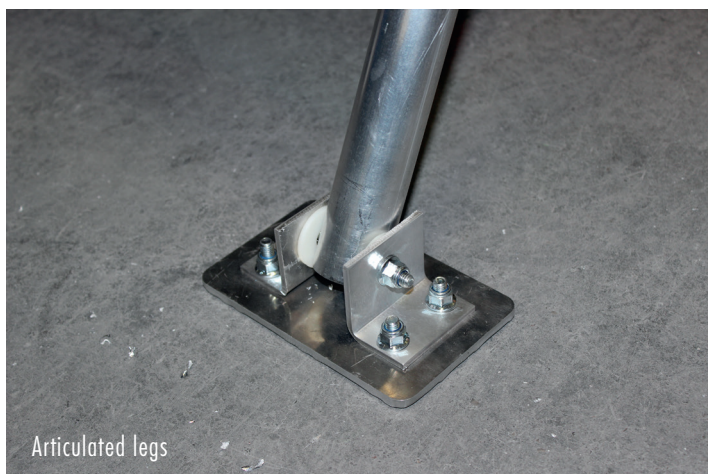

TECHNICAL PART

- Steps depth: 80 mm. Large working platform of 400 x 450 mm
- Robust embossed aluminium platform
- Wide header for good stability
- Slipper pad for a good grip on the ground
- Base width: 700 mm 180 mm
- Wide wheels to facilitate trips on the worksite

Product information

Accessories for GEEKO.BAT

EXCLUSIVITY L'ECHELLE EUROPEENNE

DESCRIPTION

Accessories range for the GEEKOBAT platform.

Ramp recommended starting with the 4-step platforms.

Ideal shelf for the sale areas picking or handling by means of a laptop.

Articulated aluminium pad to maximise the ground support surface.

TECHNICAL PART

- Shelf and ramps adaptable only with GEEKOBAT platforms
- Maximum load of the shelf: 15 kg
- Fastening of the ramps by stirrups and butterfly washers

Kit of 2 ramps

Retractable wheel kit

Reinforced shelf

Articulated legs

Code	Reference	Name
A0010149	GEEKOTAB	Reinforced shelf for the GEEKO platform
A0010150	GEEKORAMPE	Kit of 2 ramps for the GEEKO platform
A0010151	GEEKOPIEDS	Pair of articulated legs for the GEEKO platform
A0011840	GEEKOROLL	GEEKO retractable wheel kit